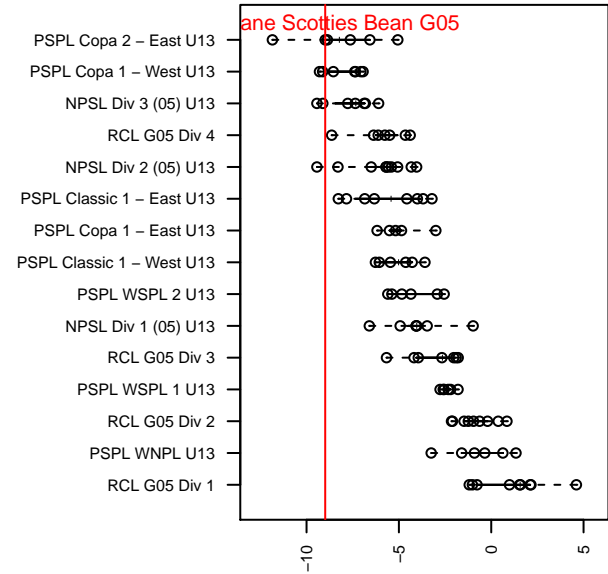

Spokane Scotties Bean G05

Spokane Scotties
 Spokane, WA
 G05 total strength=381
 attack=0.34 defense=0.16
 fall league = PSPL Copa 2 – East U13
 spr league = Spr PSPL EWA – '05 Copa 2 – East U13

alt names used:
 IEYSA G05 Scotties Allman–Bean
 SPOKANE SCOTTIES 05 GIRLS (WA)
 IEYSA G05 Scotties Allman–Bean

Venues played:
 2017 River City Challenge U13 (2005) U13
 2017 PSPL Copa 2 – East U13
 2017 Spr PSPL EWA – '05 Copa 2 – East U13

Spokane Scotties Bean G05
 Dots are actual minus expected GF (blue circles) and GA (red triangles).
 Blue line is smoothed change in attack strength. Red is smoothed change in defense strength.

**attack and defense variance (black dot)
relative to other teams
and top 10 in region**

**attack and defense rating
relative to others at age
and all opponents in last 13 months**

Performance relative to 13 month average