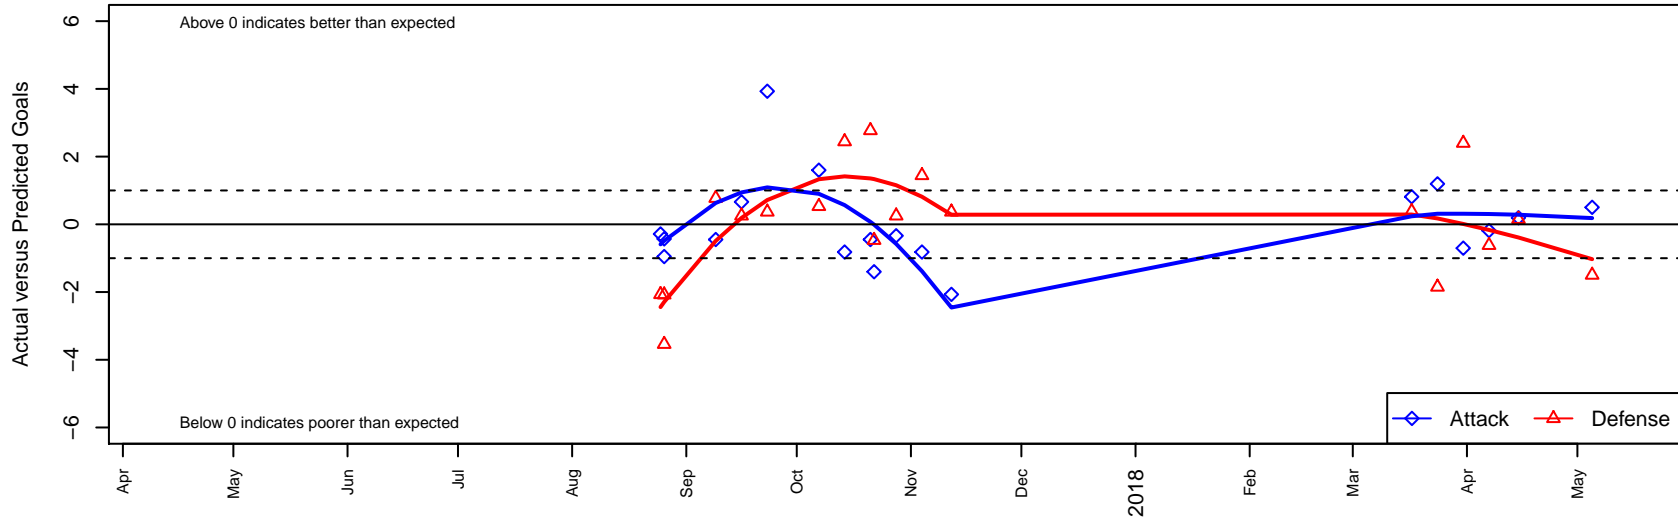

Spokane Scotties Bean G05

Spokane Scotties
 Spokane, WA
 G05 total strength=381
 attack=0.34 defense=0.16
 fall league = PSPL Copa 2 – East U13
 spr league = Spr PSPL EWA – '05 Copa 2 – East U13

alt names used:
 IEYSA G05 Scotties Allman–Bean
 SPOKANE SCOTTIES 05 GIRLS (WA)
 IEYSA G05 Scotties Allman–Bean

Venues played:
 2017 River City Challenge U13 (2005) U13
 2017 PSPL Copa 2 – East U13
 2017 Spr PSPL EWA – '05 Copa 2 – East U13

Spokane Scotties Bean G05
 Dots are actual minus expected GF (blue circles) and GA (red triangles).
 Blue line is smoothed change in attack strength. Red is smoothed change in defense strength.

**attack and defense variance (black dot)
relative to other teams
and top 10 in region**

**attack and defense rating
relative to others at age
and all opponents in last 13 months**

Performance relative to 13 month average